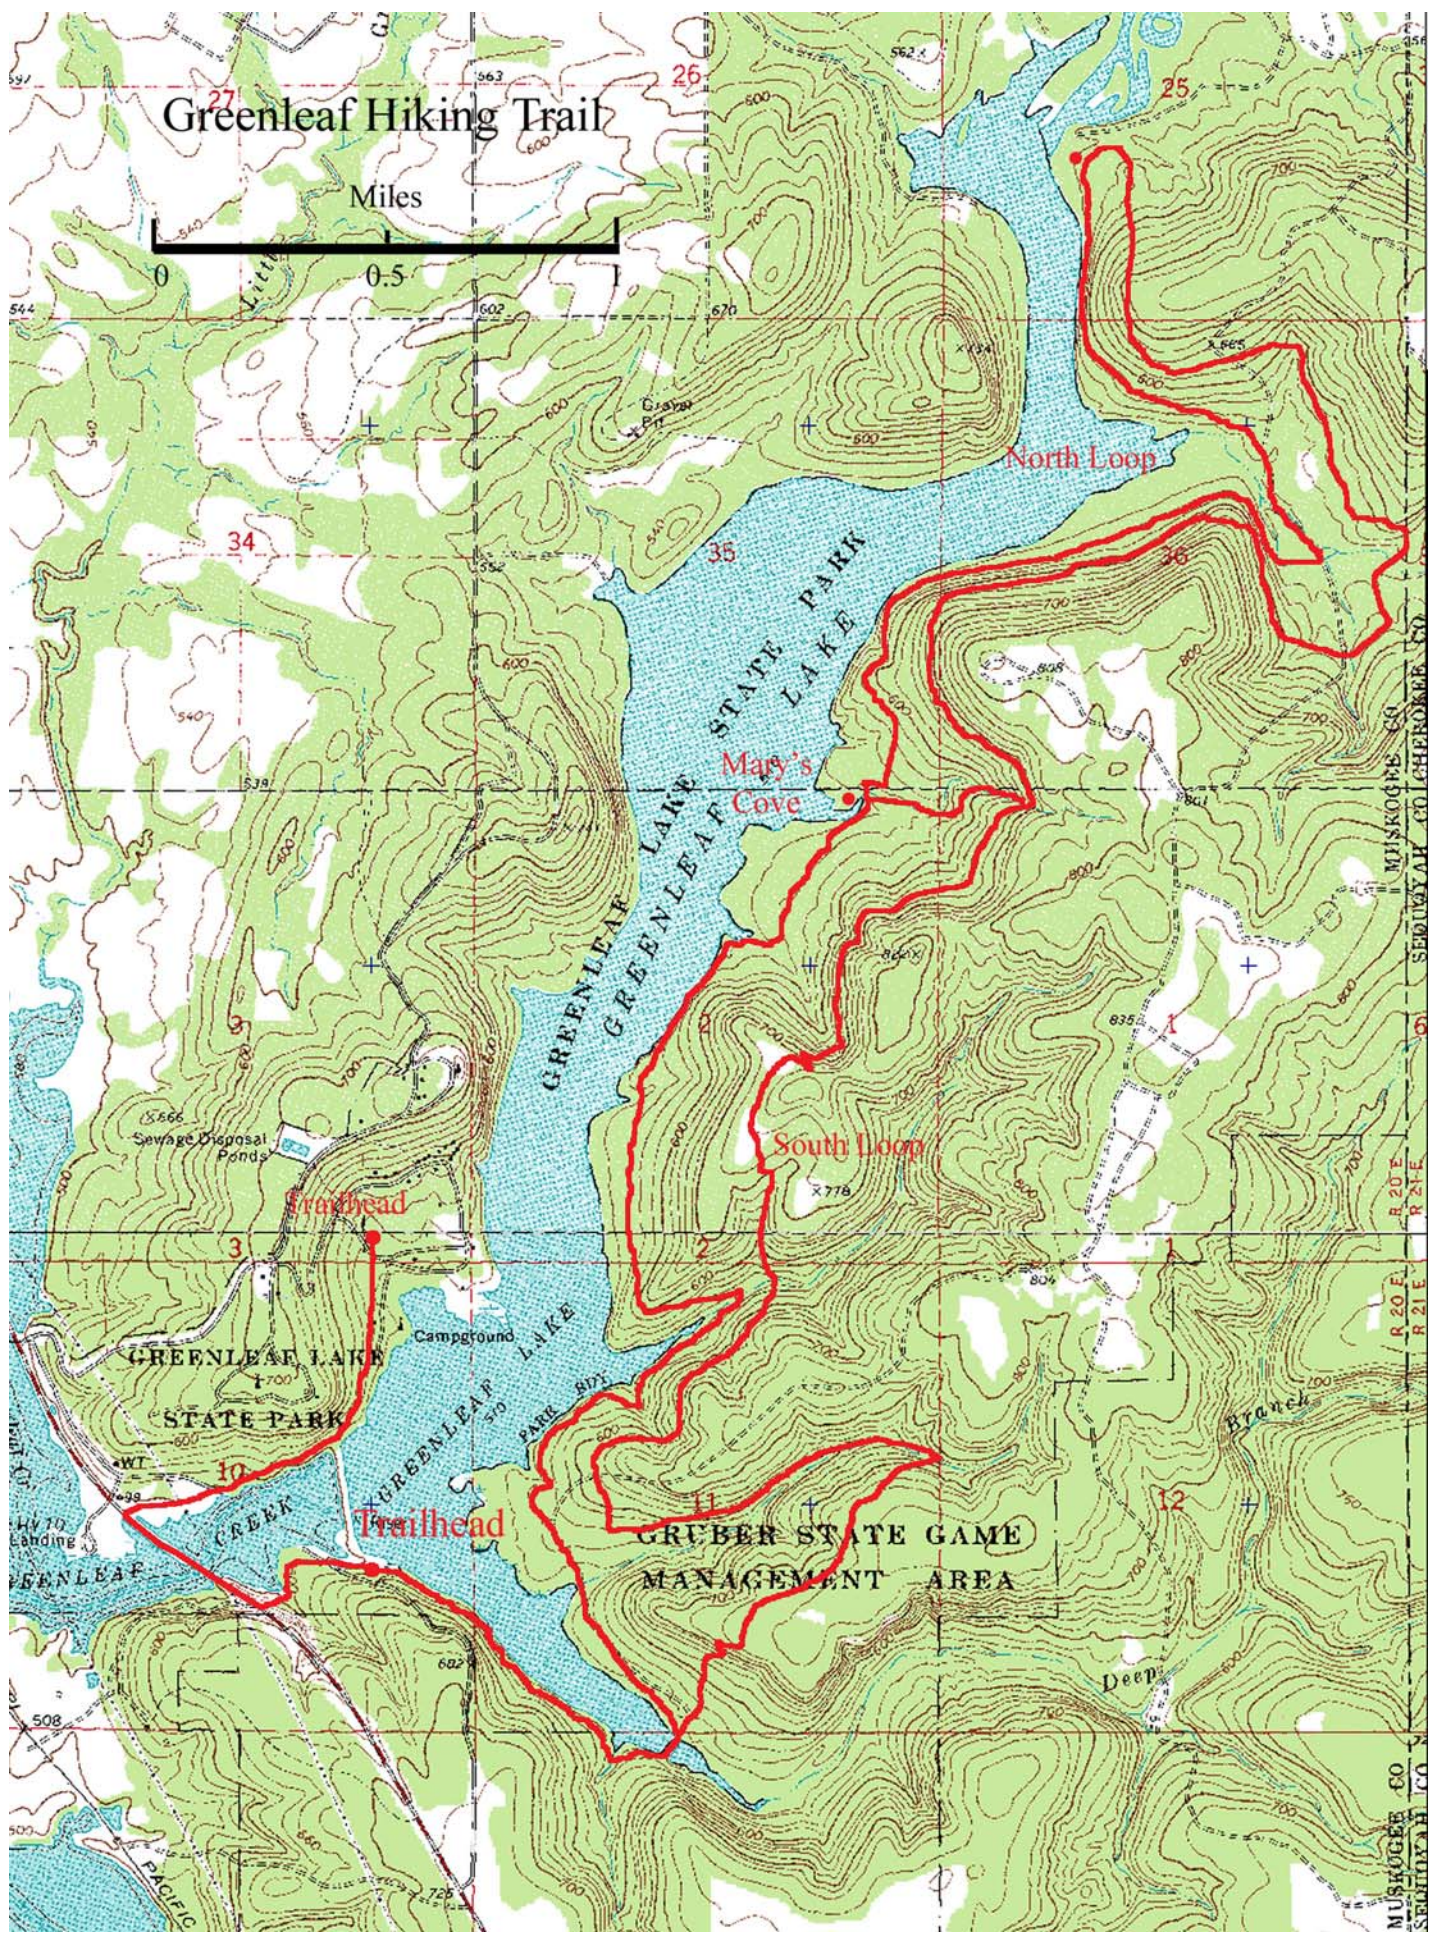

Greenleaf Hiking Trail

Miles

34

35

North Loop

Mary's Cove

South Loop

Trailhead

GREENLEAF LAKE STATE PARK

Trailhead

GRUBER STATE GAME MANAGEMENT AREA

12

MUSKOGEE CO
SEQUOIA CO
R 20 E
R 21 E